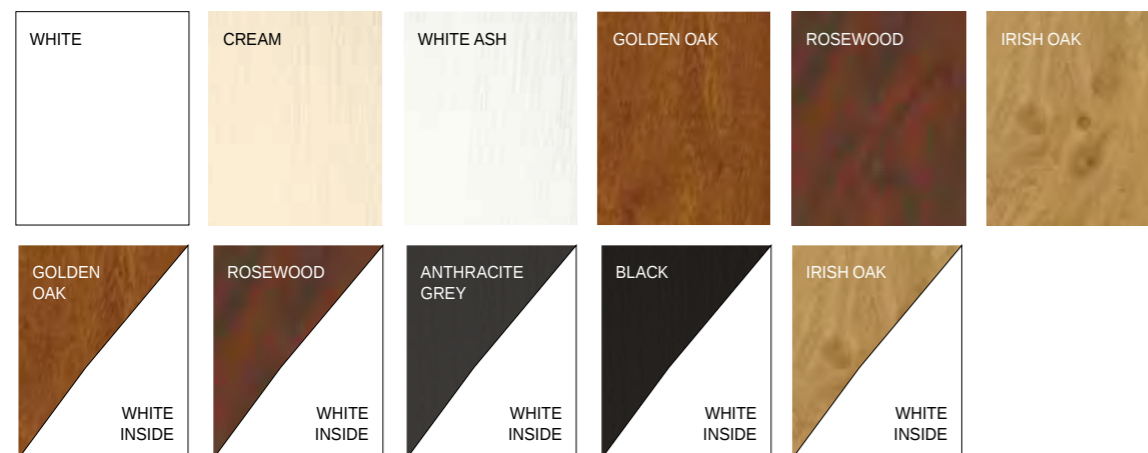

Aspect Colour Collection