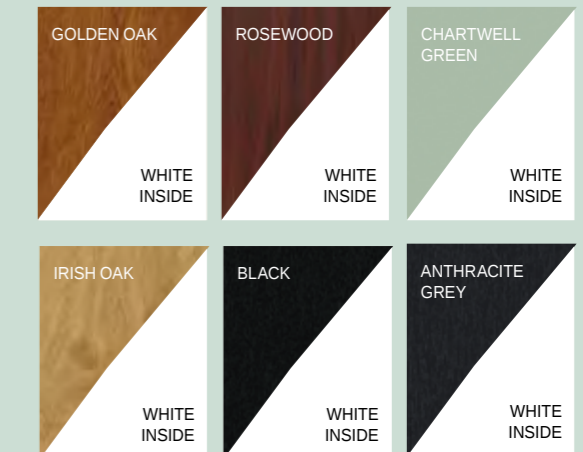

uPVC DOORS

Our low maintenance uPVC doors are available in a huge variety of styles, colour options and woodgrain finishes to suit every home.

- ✓ Choose from half glazed or fully glazed in a wide range of glazing options.
- ✓ Multi-point locking systems are fitted as standard for your peace of mind. The draught proof design will help to improve the energy efficiency of your home.

uPVC Door Colour Collection

Woodgrain outside and smooth inside

Smooth both sides

Woodgrain both sides

The following colour combinations are available in the **Sculptured profile only**
 Chartwell Green / White
 Irish Oak / Irish Oak
 Irish Oak / White
 White Ash / White Ash

The following colour combination is available in the **Chamferd profile only**
 Anthracite Grey / White

SLIDING DOORS

If you're looking for a simple, attractive solution to bring more space and natural light into your home, sliding patio doors are the perfect fit. Offering value and versatility in equal measure, it's easy to see why they are the most popular model of patio doors in the UK.