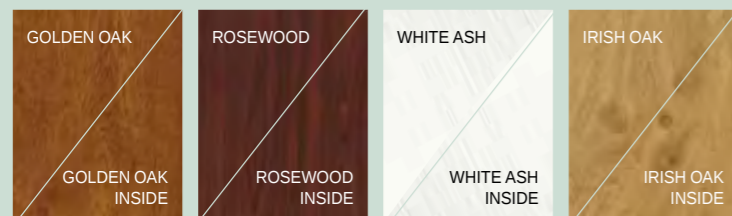

- ✓ Exquisite Georgian bar option
- ✓ Optional sash horn available
- ✓ Tilt and Turn options
- ✓ Night vent facility
- ✓ High security handles and locks for total peace of mind
- ✓ Sealed unit for increased energy efficiency
- ✓ Double or triple glazing available
- ✓ Secured by Design accredited for your security
- ✓ Available in a wide range of hand-picked woodgrain finishes
- ✓ French Doors and Entrance Doors to match your colour choice