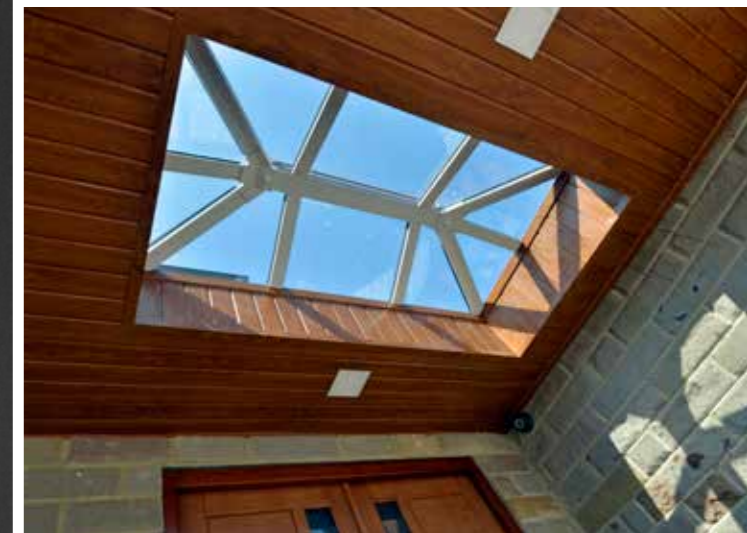

Skypod

A bright addition to your home

Imagine creating a stylish new living space that's flooded with natural light. Imagine an inspiring contemporary design feature that will not only enhance your lifestyle but add value to your home too. Some would call it the 'wow' factor. We call it Skypod.

When it comes to design, Skypod is a breath of fresh air. Without any crestings or finials on the roof, you get clean lines and lots of natural light. It also increases the height of your room too. There's plenty of ways you can customise your ceiling windows to fit the look and feel you want for your home. You can choose between two bar or three bar gable pitched styles, plus a range of external frame colours. You can also choose clear, blue, bronze or neutral double-glazed glass.

Why choose Skypod

- ✓ Designed for superior performance
- ✓ A choice of frame and glass colours
- ✓ Cheaper than aluminium alternatives
- ✓ 10-year guarantee
- ✓ U-values as low as 1.0
- ✓ Self-cleaning, temperature controlled glass included as standard
- ✓ 20° or 35° fixed pitch