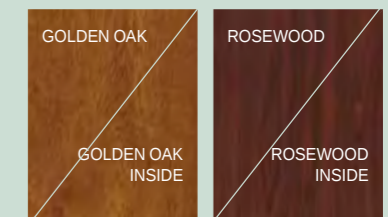

French Doors and Entrance Doors are available in the same colours to match your windows. Choose door frame profiles in the same style to for a seamless finish.

- ✓ Exquisite Georgian bar option
- ✓ Optional sash horn available
- ✓ Tilt and Turn options
- ✓ Night vent facility
- ✓ High security handles and locks for total peace of mind
- ✓ Sealed unit for increased energy efficiency
- ✓ Double or triple glazing available
- ✓ Secured by Design accredited for your security
- ✓ Available in a wide range of hand-picked woodgrain finishes
- ✓ French Doors and Entrance Doors to match your colour choice

Chamfered Colour Collection

Woodgrain outside and smooth inside

Smooth both sides

Woodgrain both sides

Sculptured Casement Window

Our beautiful Sculptured Sash uPVC windows feature outward opening sashes, which stand proud of the face of the window frame and are the more typical style found in houses today.