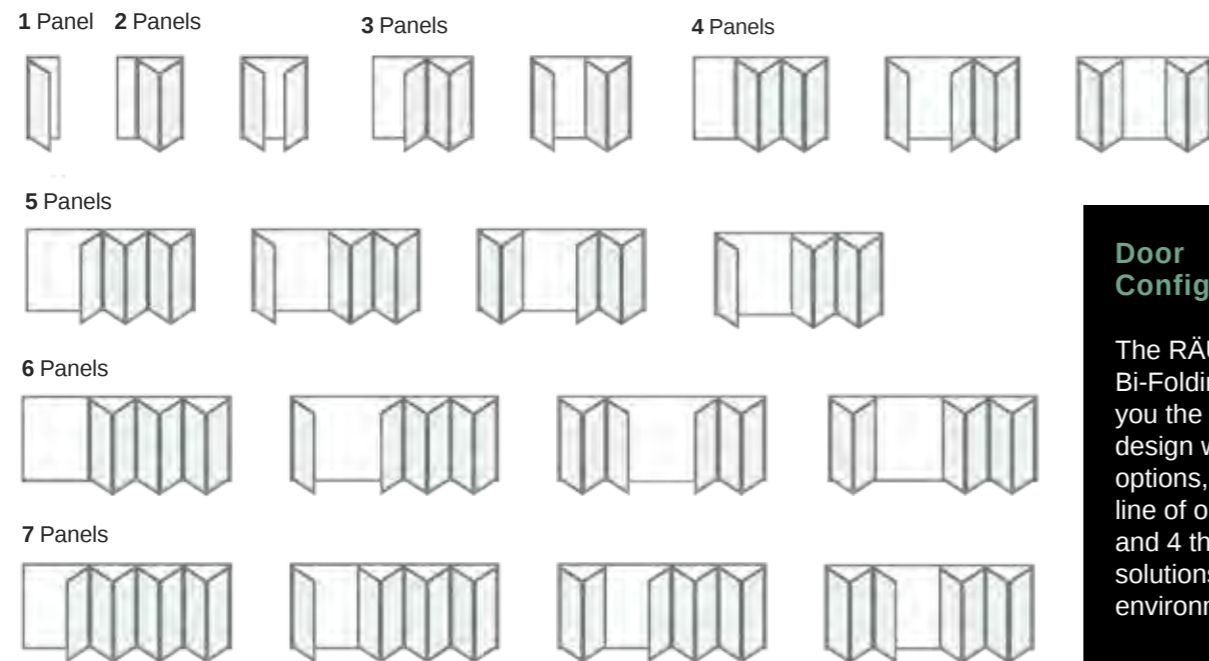

Door Configurations

The RÄUM Bi-Folding door offers you the freedom of design with 1 to 7 leaf options, slim sight line of only 131mm and 4 threshold solutions to suit your environment.

Maximum door size up to 2.5 high Maximum panel size up to 1200mm wide.

COLOUR & FINISHES

There are literally hundreds of colours to choose from and you can have a different colour inside and out. You can choose between a matt or gloss finish, or opt for our special Coatex finish. You can even choose one of our realistic wood effect finishes if you prefer.

We offer three colours as standard, Black, White and Grey as well as any RAL colour finishes to order

Black RAL 9005	White RAL 9016	Grey RAL 7016	Coatex Space Grey RAL 9008	Coatex Graphite Black RAL 9005
COATEX PREMIUM FINISH				
Low maintenance, scratch resistant, metallic Coatex finish available in 3 colours as standard.				
				Coatex Anthracite Grey RAL 7016