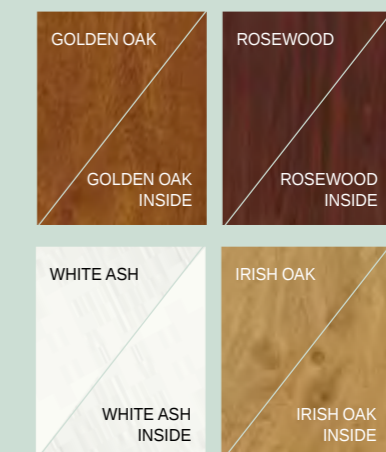

uPVC Door Colour Collection

Woodgrain outside and smooth inside

Smooth both sides

Woodgrain both sides

The following colour combinations are available in the **Sculptured profile only**
 Chartwell Green / White
 Irish Oak / Irish Oak
 Irish Oak / White
 White Ash / White Ash

The following colour combination is available in the **Chamferd profile only**
 Anthracite Grey / White

SLIDING DOORS

If you're looking for a simple, attractive solution to bring more space and natural light into your home, sliding patio doors are the perfect fit. Offering value and versatility in equal measure, it's easy to see why they are the most popular model of patio doors in the UK.