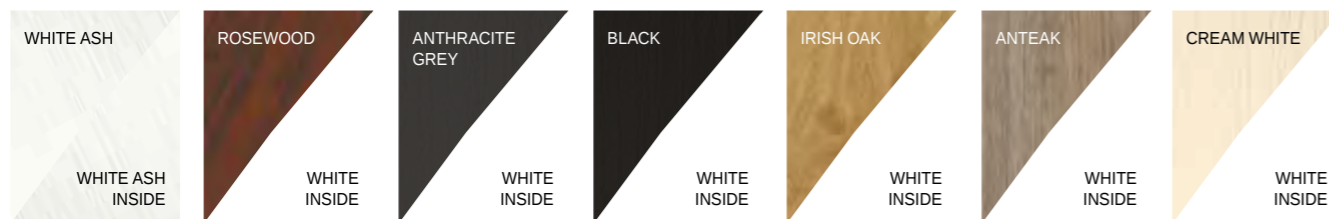

Whether it's a sleek ultra contemporary look or elegant traditional architectural styling, Modus delivers.

Slim Rebate Sash Windows

Our slim rebate sash windows offer clean sight lines with an internally flush finish – perfect for homeowners looking to create a modern look and feel to their home. If you're looking to achieve a high-end modern finish, choose contemporary colours such as Anthracite Grey or Black.

- ✓ Clean contemporary lines
- ✓ Leading thermal performance
- ✓ French Doors and Entrance Doors to match your colour choice
- ✓ Exquisite Georgian bar option
- ✓ Unique night vent facility

Modus Colour Collection