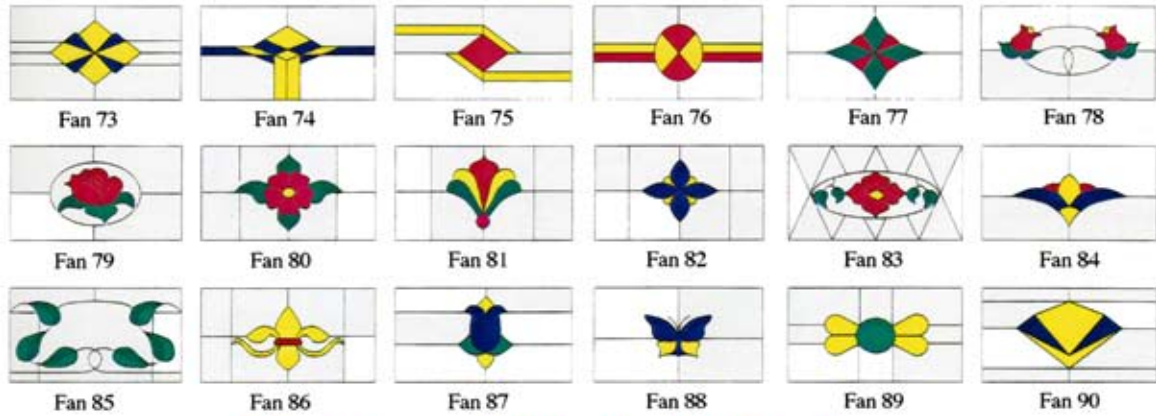

18 Nuex Fanlight Patterns

All units up to 0.30 m².