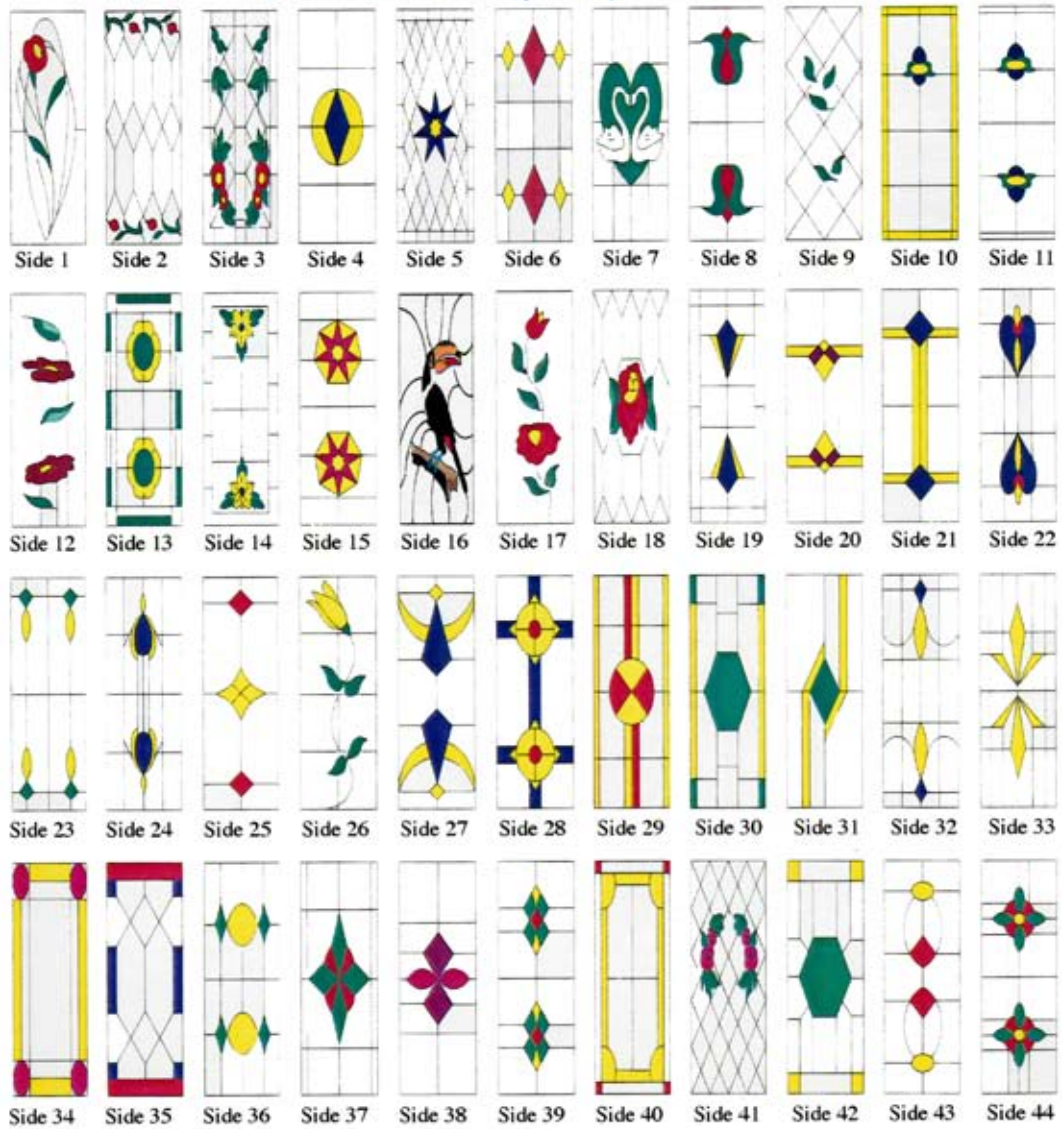

*Because of the nature of the printing process, colours in this catalogue may be different from those in the finished design.*

# 44 Door & Window Patterns

Units 0.40 m<sup>2</sup> (min.) - 0.75 m<sup>2</sup>.  
Sidelight panels up to 0.40 - 0.75 m<sup>2</sup>.

Page 7

## 6 Traditional Patterns

For your nearest supplier: